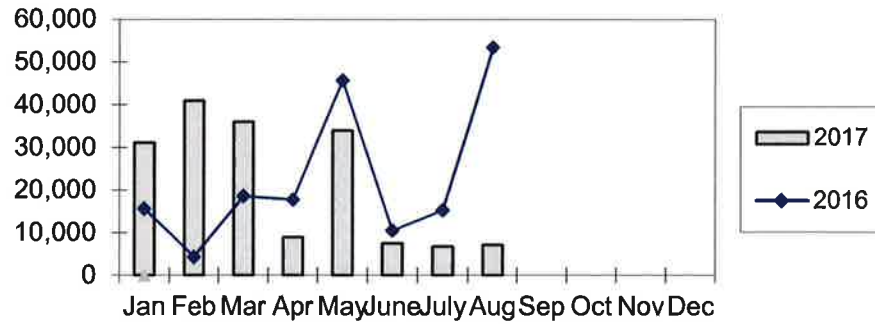

**Port of Everett
Marine Terminals Statistics Through August 2017**

Marine Terminals Port Calls 2017

Marine Terminals Tonnage 2017

Containers Handled 2017

Port of Everett
Marine Terminals Statistics Through August 2017

Port Calls			2017	2016
Port calls YTD			87	99
	ships		60	57
	barges		27	42
Port calls this month		Aug	9	16
	ship		7	12
	barge		2	4
Port calls last month		July	10	11
	ship		8	5
	barge		2	6
Tonnage			2017	2016
Short Tons YTD			172,186	180,934
	In (general)		39,860	46,673
	In (cement)		26,909	28,771
	Out (general)		37,008	29,181
	Out (logs)		68,409	76,309
Short tons This Month		Aug	7,097	53,393
	In (general)		3,016	8,817
	In (cement)		-	-
	Out (general)		4,081	3,549
	Out (logs)		-	41,027
Short tons Last Month		July	6,728	15,242
	In (general)		4,952	3,792
	In (cement)		-	6,929
	Out (general)		1,776	4,521
	Out (logs)		-	-
Container Statistics			2017	2016
Number of Units YTD			3,771	4,293
	In		2,242	2,795
	Out		1,529	1,498
Number of Units This Month		Aug	336	506
	In		194	322
	Out		142	184
Number of Units Last Month		July	249	521
	In		139	310
	Out		110	211