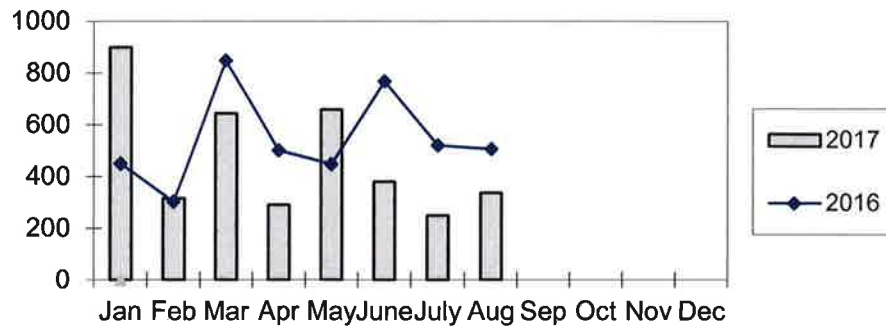

**Port of Everett
Marine Terminals Statistics Through August 2017**

Marine Terminals Port Calls 2017

Marine Terminals Tonnage 2017

Containers Handled 2017

Port of Everett
Marine Terminals Statistics Through August 2017

Port Calls			2017	2016
Port calls YTD			87	99
	ships		60	57
	barges		27	42
Port calls this month		Aug	9	16
	ship		7	12
	barge		2	4
Port calls last month		July	10	11
	ship		8	5
	barge		2	6
Tonnage			2017	2016
Short Tons YTD			172,186	180,934
	In (general)		39,860	46,673
	In (cement)		26,909	28,771
	Out (general)		37,008	29,181
	Out (logs)		68,409	76,309
Short tons This Month		Aug	7,097	53,393
	In (general)		3,016	8,817
	In (cement)		-	-
	Out (general)		4,081	3,549
	Out (logs)		-	41,027
Short tons Last Month		July	6,728	15,242
	In (general)		4,952	3,792
	In (cement)		-	6,929
	Out (general)		1,776	4,521
	Out (logs)		-	-
Container Statistics			2017	2016
Number of Units YTD			3,771	4,293
	In		2,242	2,795
	Out		1,529	1,498
Number of Units This Month		Aug	336	506
	In		194	322
	Out		142	184
Number of Units Last Month		July	249	521
	In		139	310
	Out		110	211