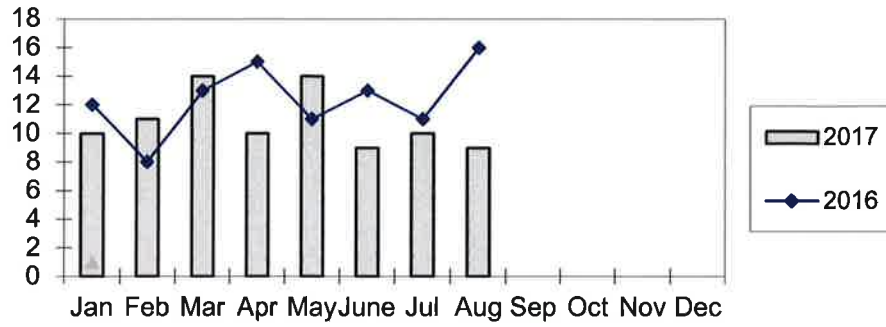

**Port of Everett
Marine Terminals Statistics Through August 2017**

Marine Terminals Port Calls 2017

Marine Terminals Tonnage 2017

Containers Handled 2017

Port of Everett
Marine Terminals Statistics Through August 2017

Port Calls			2017	2016
Port calls YTD			87	99
	ships		60	57
	barges		27	42
Port calls this month		Aug	9	16
	ship		7	12
	barge		2	4
Port calls last month		July	10	11
	ship		8	5
	barge		2	6
Tonnage			2017	2016
Short Tons YTD			172,186	180,934
	In (general)		39,860	46,673
	In (cement)		26,909	28,771
	Out (general)		37,008	29,181
	Out (logs)		68,409	76,309
Short tons This Month		Aug	7,097	53,393
	In (general)		3,016	8,817
	In (cement)		-	-
	Out (general)		4,081	3,549
	Out (logs)		-	41,027
Short tons Last Month		July	6,728	15,242
	In (general)		4,952	3,792
	In (cement)		-	6,929
	Out (general)		1,776	4,521
	Out (logs)		-	-
Container Statistics			2017	2016
Number of Units YTD			3,771	4,293
	In		2,242	2,795
	Out		1,529	1,498
Number of Units This Month		Aug	336	506
	In		194	322
	Out		142	184
Number of Units Last Month		July	249	521
	In		139	310
	Out		110	211